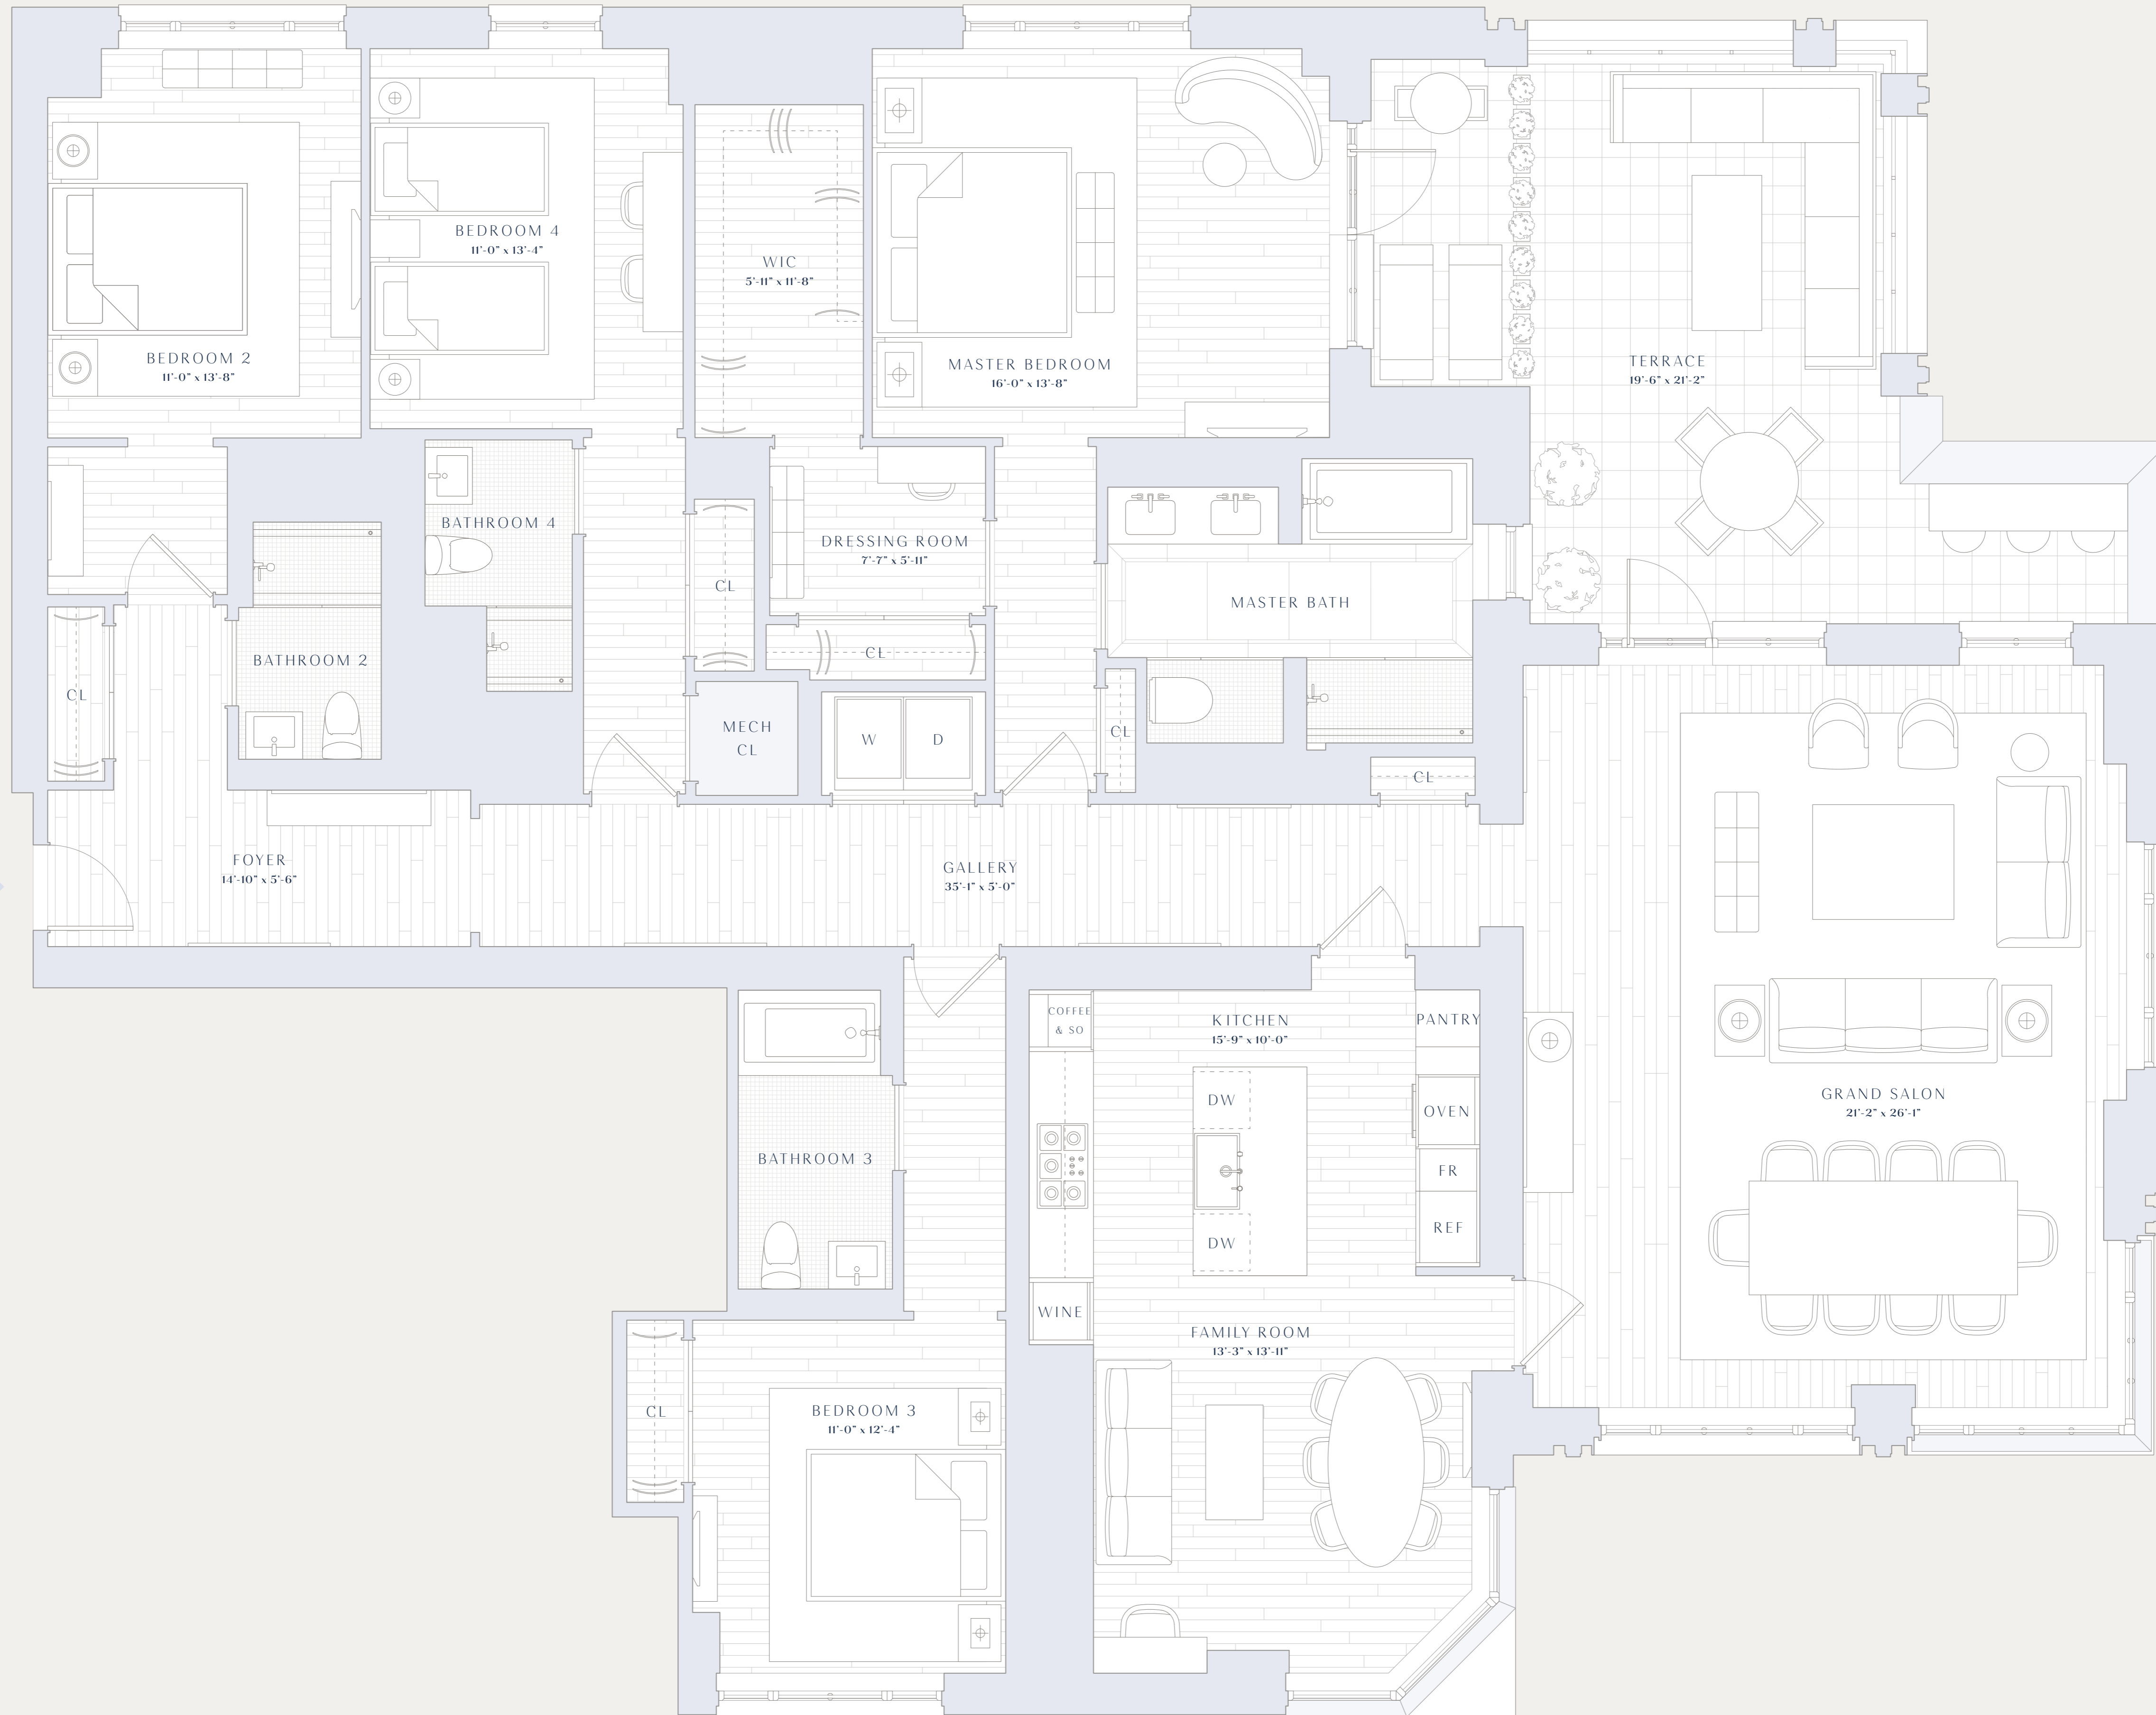

# PENTHOUSE A

4 BEDROOMS - 4 BATHROOMS - 3,115 SQ. FT. 286.4 SQ. M. INTERIOR - 418 SQ. FT. 38.8 SQ. M. EXTERIOR

SCALE: 5/16" = 1'  
0 1 2 4 8

29<sup>th</sup> FLOOR

THE  
**KENT**  
200 EAST 95TH STREET